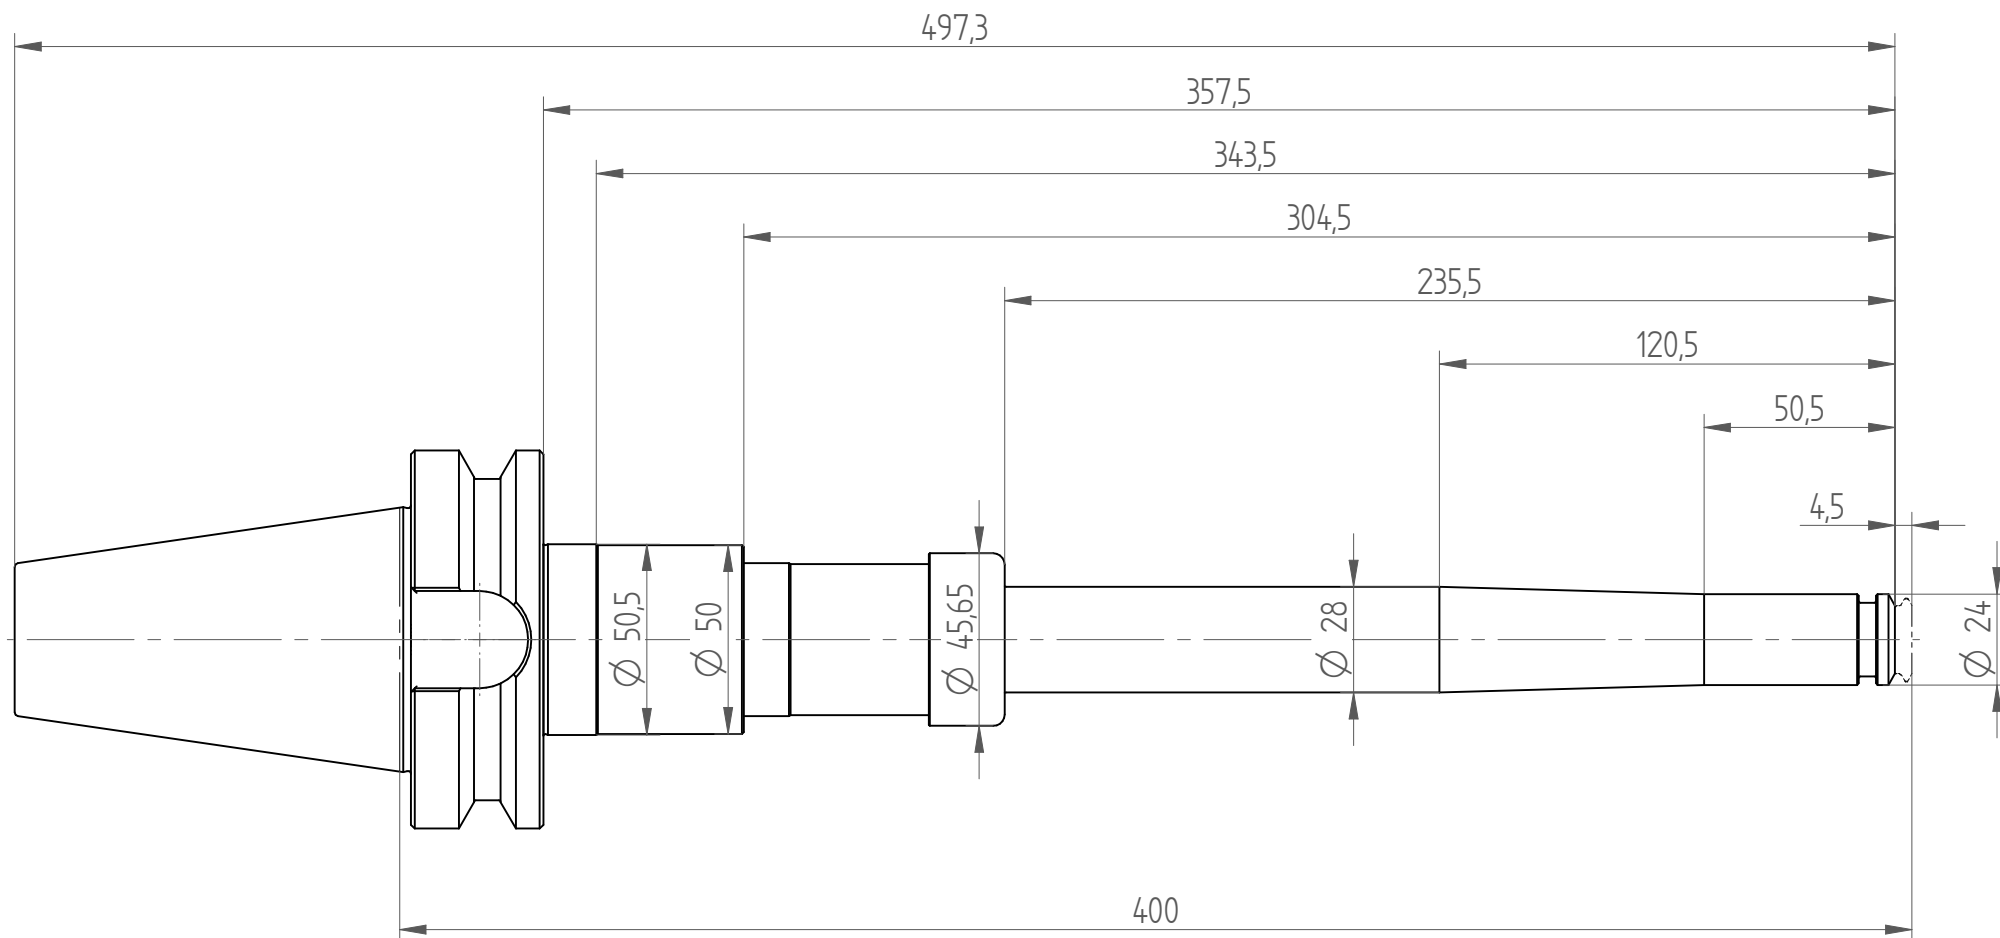

Swiss
Precision
Tools

REGO-FIX®

REGO-FIX AG
Obermattweg 60
4456 Tenniken / Switzerland

Phone +41 61 976 14 66
Fax +41 61 976 14 14
www.rego-fix.com

This is a non-controlled copy. All information given herein is subject to change without notice

The information given herein has been carefully checked and is believed to be correct. REGO-FIX, however, assumes no responsibility or liability for any errors, inaccuracies or omissions that may appear in this drawing

This document is subject to copyright laws. No part of this document may be reproduced or transmitted in any form or any means, electronic or mechanic, for any purpose, without the express written permission of REGO-FIX

Type : BT50_PG15x400_XL
Part No. : 885173230
Date : 22.01.2015
Scale : 1:2